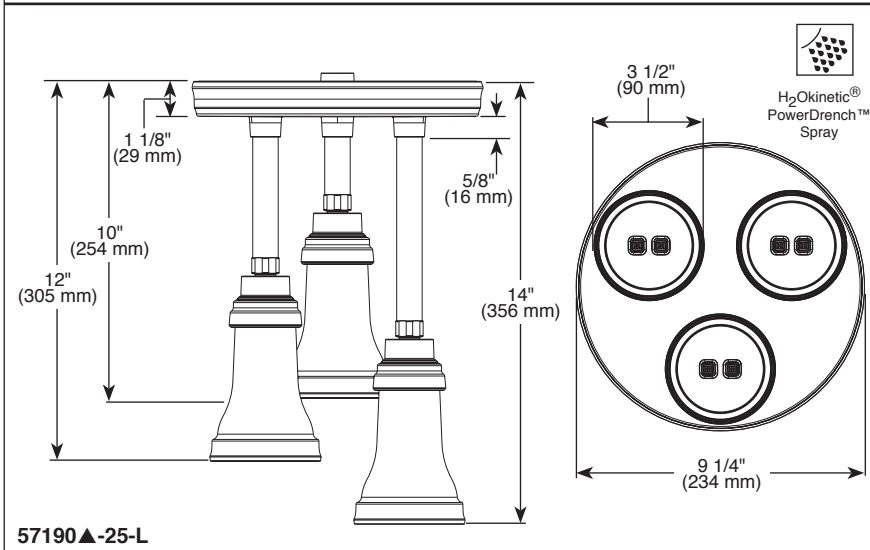

see what Delta can do™

Pendant Raincan

- H₂Okinetic® Pendant Raincan
- Single Spray Setting Pendant Raincan
- LED light on each spray face

57140▲-25-L

57190▲-25-L

Submitted Model No.:

Specific Features:

57140▲-25-L

57190▲-25-L

▲ Designate proper finish suffix

Delta reserves the right (1) to make changes in specifications and materials, and (2) to change or discontinue models, both without notice or obligation. Dimensions are for reference only. See current full-line price book or www.deltafaucet.com for finish options and product availability.

DSP-B-57140-25-L Rev. A

STANDARD SPECIFICATIONS:

- Maximum 2.5 gpm @ 80 psi, 9.5 L/min @ 550 kPa
- Adjustable pendant shower heads for ideal coverage
- To be used with a 9' (2286 mm) ceiling or taller
- Connects to 1/2" IPS male threads
- LED lights are powered by hydrogenerator. No batteries required.