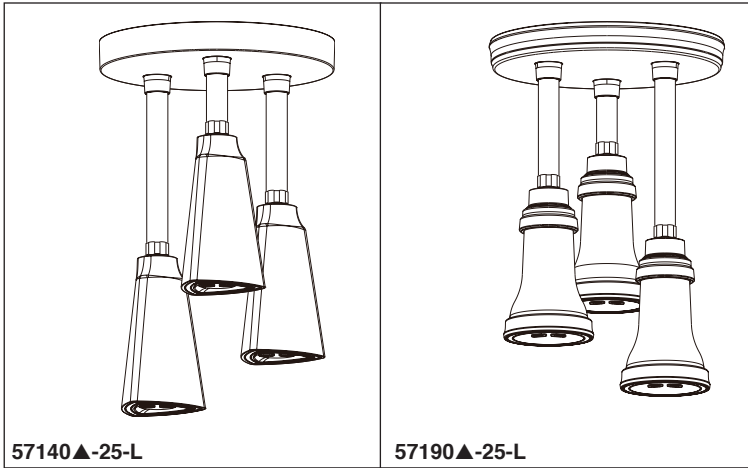

see what Delta can do™

Pendant Raincan

- H₂Okinetic® Pendant Raincan
- Single Spray Setting Pendant Raincan
- LED light on each spray face

57140▲-25-L

57190▲-25-L

Submitted Model No.:

Specific Features:

57140▲-25-L

57190▲-25-L

▲ Designate proper finish suffix

Delta reserves the right (1) to make changes in specifications and materials, and (2) to change or discontinue models, both without notice or obligation. Dimensions are for reference only. See current full-line price book or www.deltafaucet.com for finish options and product availability.

DSP-B-57140-25-L Rev. A

STANDARD SPECIFICATIONS:

- Maximum 2.5 gpm @ 80 psi, 9.5 L/min @ 550 kPa
- Adjustable pendant shower heads for ideal coverage
- To be used with a 9' (2286 mm) ceiling or taller
- Connects to 1/2" IPS male threads
- LED lights are powered by hydrogenerator. No batteries required.