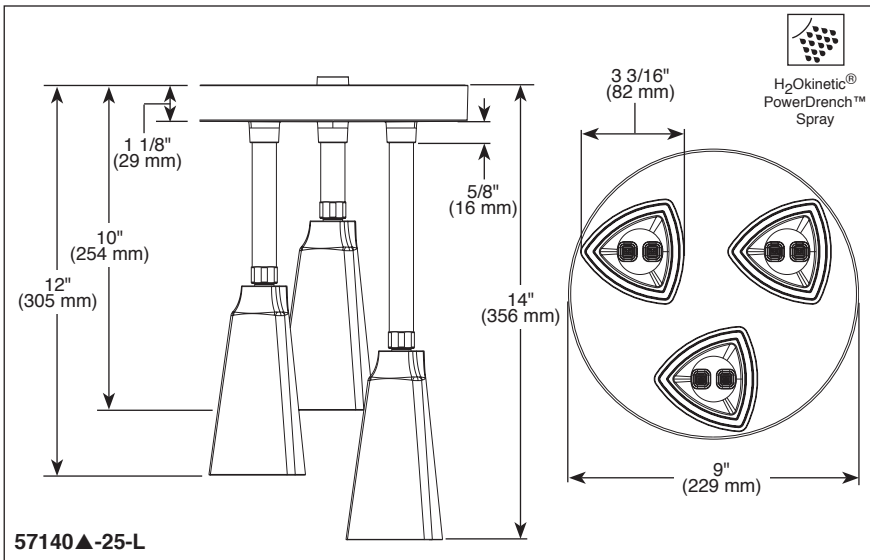

see what Delta can do™

Pendant Raincan

- H₂Okinetic® Pendant Raincan
- Single Spray Setting Pendant Raincan
- LED light on each spray face

57140▲-25-L

57190▲-25-L

Submitted Model No.:

Specific Features:

57140▲-25-L

57190▲-25-L

▲ Designate proper finish suffix

Delta reserves the right (1) to make changes in specifications and materials, and (2) to change or discontinue models, both without notice or obligation. Dimensions are for reference only. See current full-line price book or www.deltafaucet.com for finish options and product availability.

DSP-B-57140-25-L Rev. A

STANDARD SPECIFICATIONS:

- Maximum 2.5 gpm @ 80 psi, 9.5 L/min @ 550 kPa
- Adjustable pendant shower heads for ideal coverage
- To be used with a 9' (2286 mm) ceiling or taller
- Connects to 1/2" IPS male threads
- LED lights are powered by hydrogenerator. No batteries required.